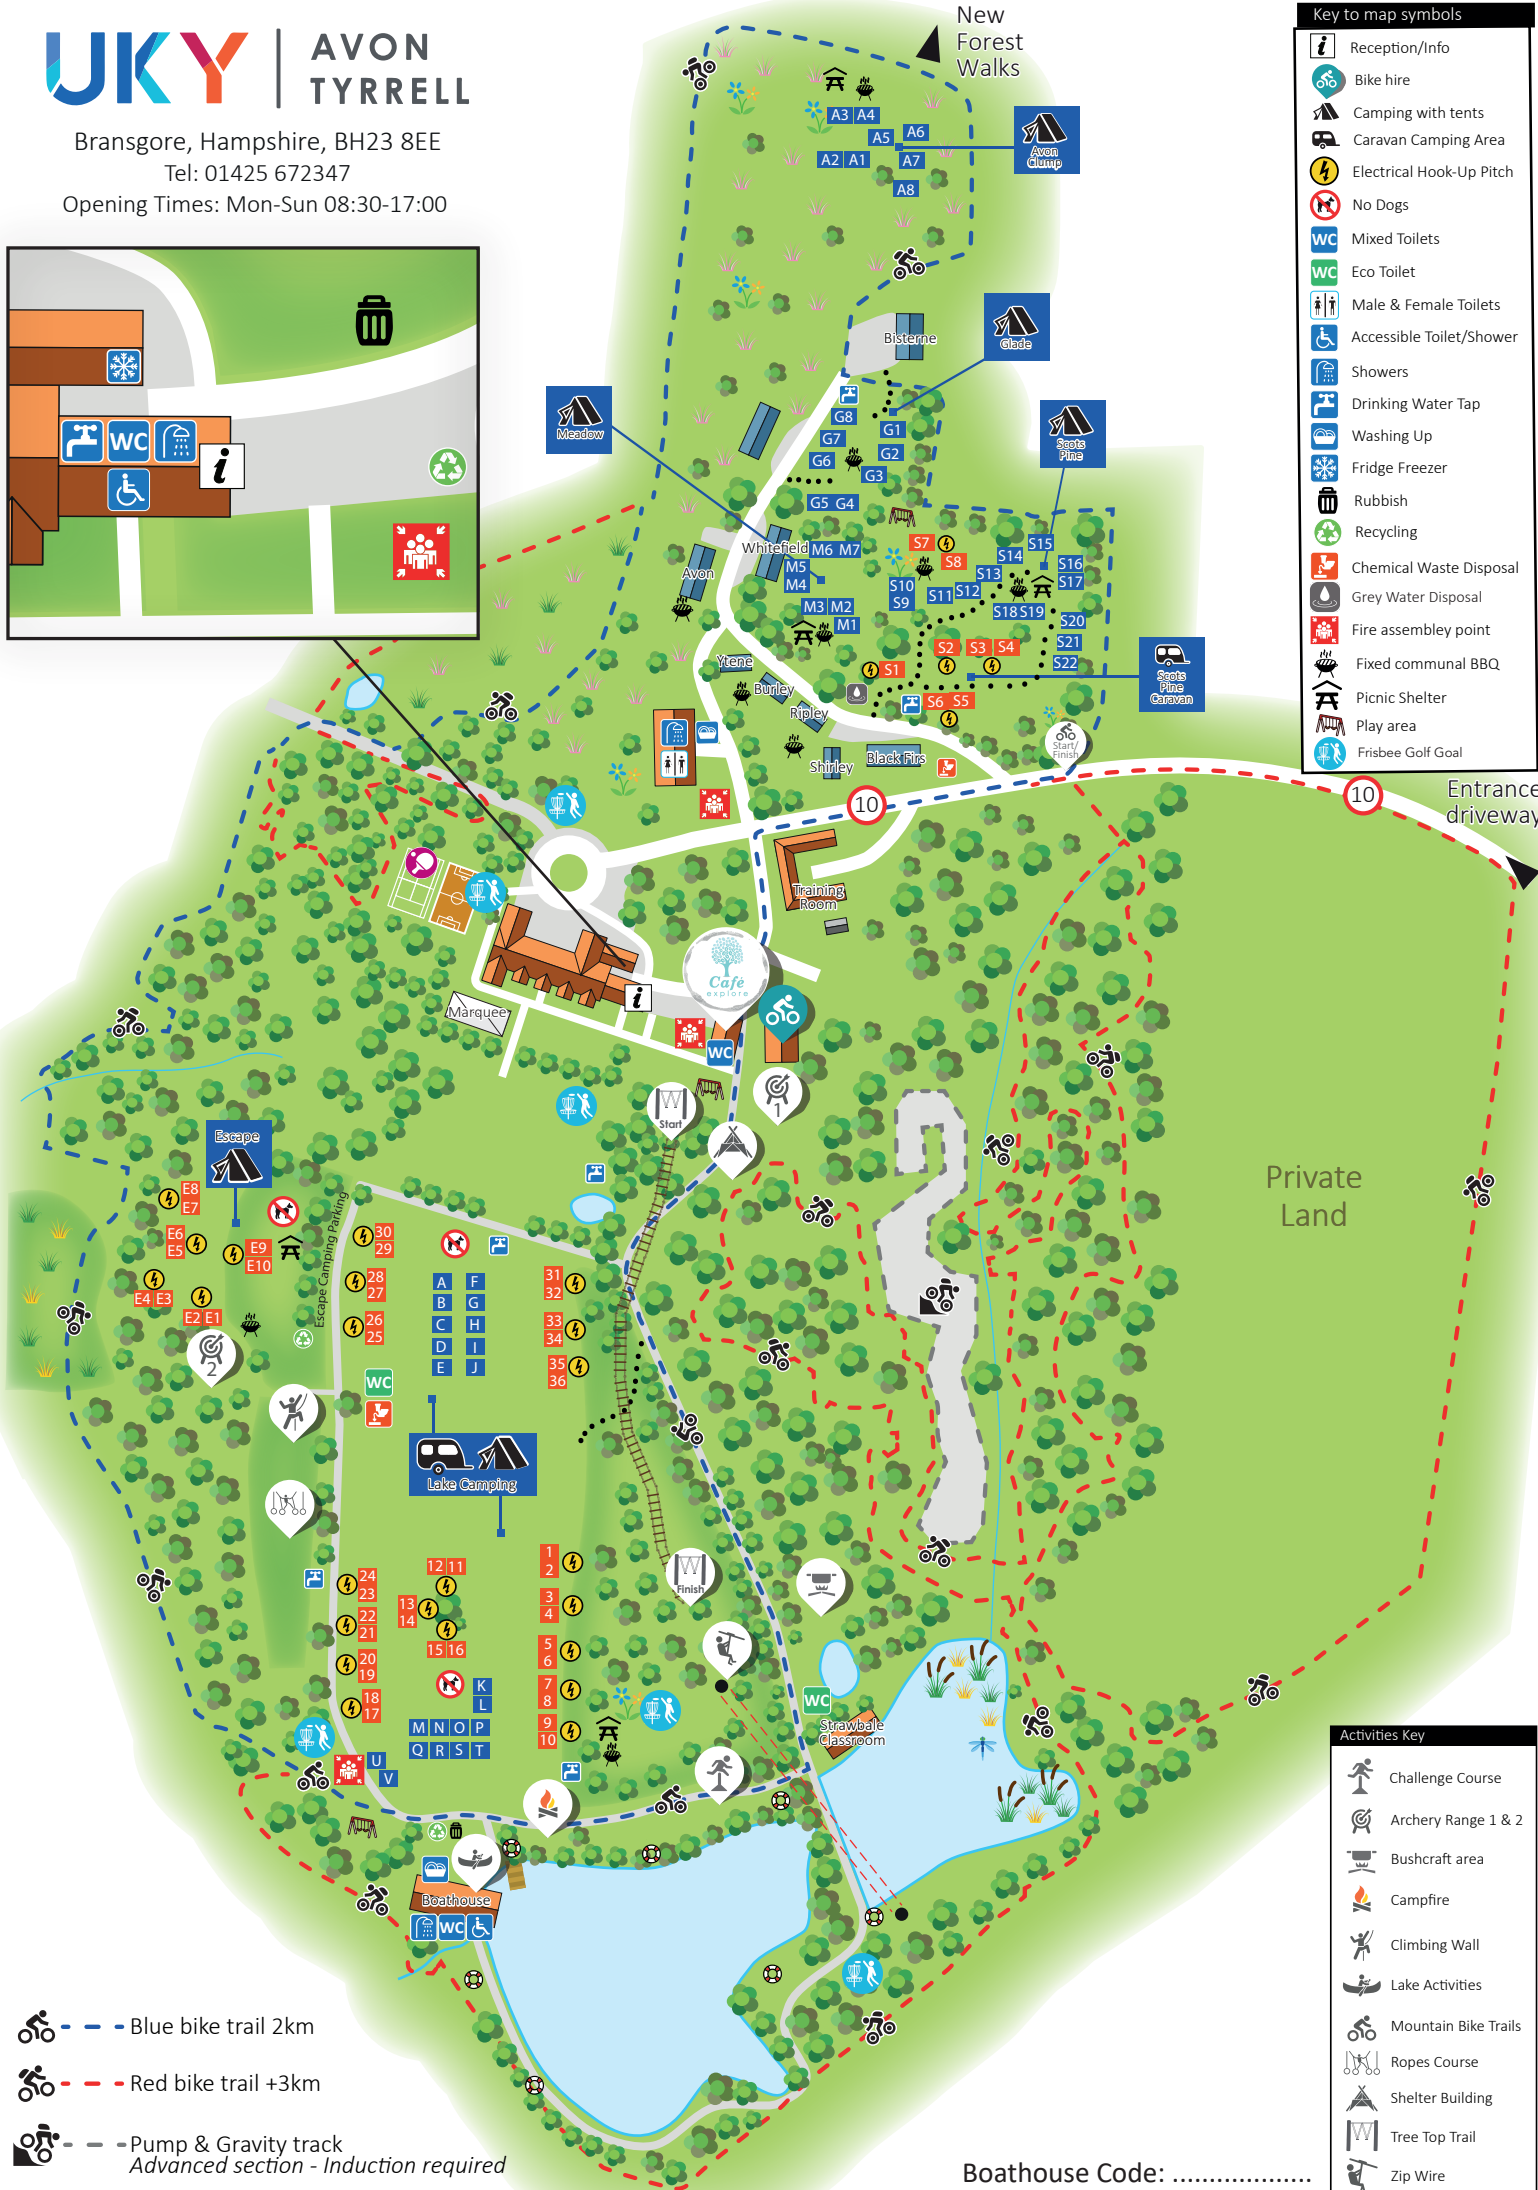

Bransgore, Hampshire, BH23 8EE
 Tel: 01425 672347
 Opening Times: Mon-Sun 08:30-17:00

Key to map symbols	
	Reception/Info
	Bike hire
	Camping with tents
	Caravan Camping Area
	Electrical Hook-Up Pitch
	No Dogs
	Mixed Toilets
	Eco Toilet
	Male & Female Toilets
	Accessible Toilet/Shower
	Showers
	Drinking Water Tap
	Washing Up
	Fridge Freezer
	Rubbish
	Recycling
	Chemical Waste Disposal
	Grey Water Disposal
	Fire assembly point
	Fixed communal BBQ
	Picnic Shelter
	Play area
	Frisbee Golf Goal

Private Land

- Blue bike trail 2km
- Red bike trail +3km
- Pump & Gravity track
Advanced section - Induction required

Activities Key	
	Challenge Course
	Archery Range 1 & 2
	Bushcraft area
	Campfire
	Climbing Wall
	Lake Activities
	Mountain Bike Trails
	Ropes Course
	Shelter Building
	Tree Top Trail
	Zip Wire

Boathouse Code:
 The main door locks from 10pm-7am