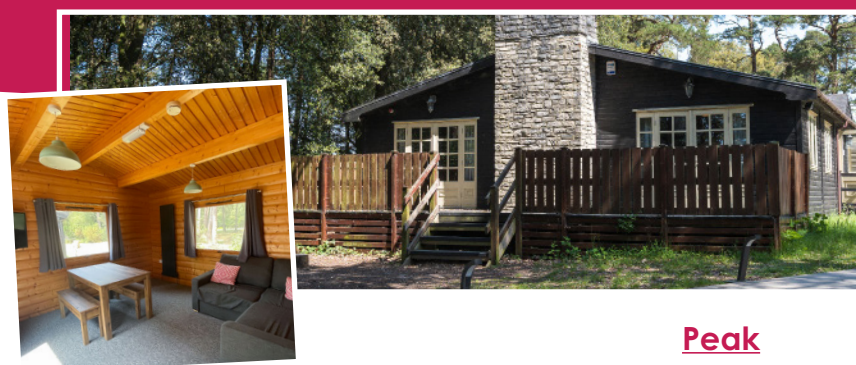

Lodges

Prices shown are per lodge and include bedding. Catering options are available.

Peak

4th April - 31st August 2025

Off Peak

1st January - 3rd April 2025
1st September - 31st March 2026

Avon Lodge	sleeps 14		
Mon - Fri		£1,860	£1,530
Fri - Sun		£1,230	£1,080
Mon - Wed / Wed - Fri		£1,110	£990
Black Firs Lodge	sleeps 12		
Mon - Fri		£1,590	£1,200
Fri - Sun		£1,110	£930
Mon - Wed / Wed - Fri		£1,020	£900
Whitefield Lodge	sleeps 14		
Mon - Fri		£1,260	£960
Fri - Sun		£960	£780
Mon - Wed / Wed - Fri		£900	£690
6 Berth Lodges	sleeps 6		
Mon - Fri		£678	£510
Fri - Sun		£510	£360
Mon - Wed / Wed - Fri		£462	£288

All prices are listed at a 20% VAT rate and will be adjusted at time of booking where appropriate.