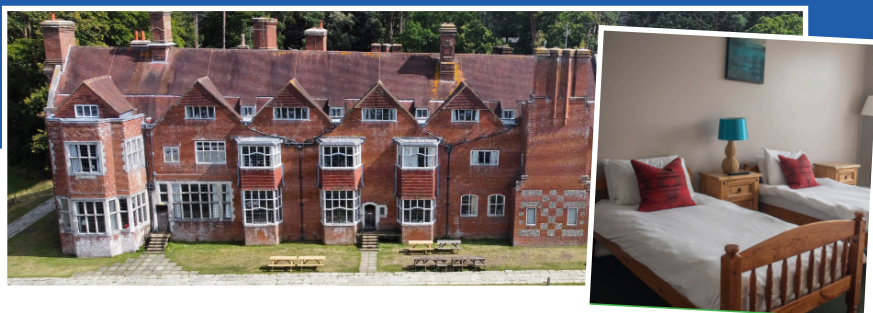

Main House

Prices shown are per person and include board, dining and bedding.

Peak

4th April - 31st August 2025

Off Peak

1st January - 3rd April 2025
1st September - 31st March 2026

Main House	sleeps 20-109		
Mon - Fri		£274.80 pp	£210.00 pp
Fri - Sun		£168.00 pp	£138.00 pp
Mon - Wed / Wed - Fri		£174.00 pp	£144.00 pp